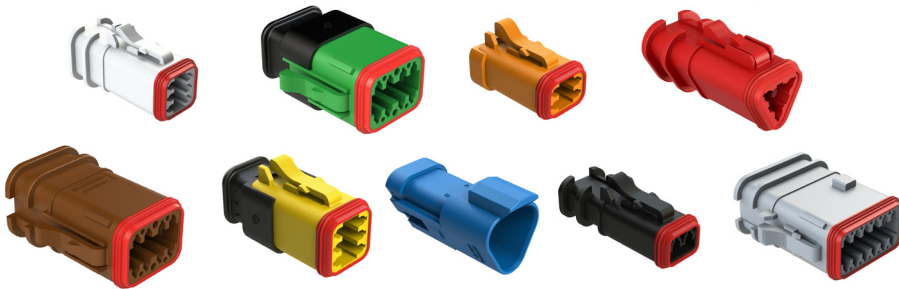

A Series™

Pick Your Color

Our A Series™ Family of heavy duty, multi-pin, thermoplastic, rectangular connectors encompass a wide range of products, serving a variety of industries, and **come in a variety of color modifications for your specific needs.**

Colors are often used to help differentiate between keying options, but **we also offer color modifications across a large number of our A Series™ product lines for your specific project needs.**

Available color modifications: